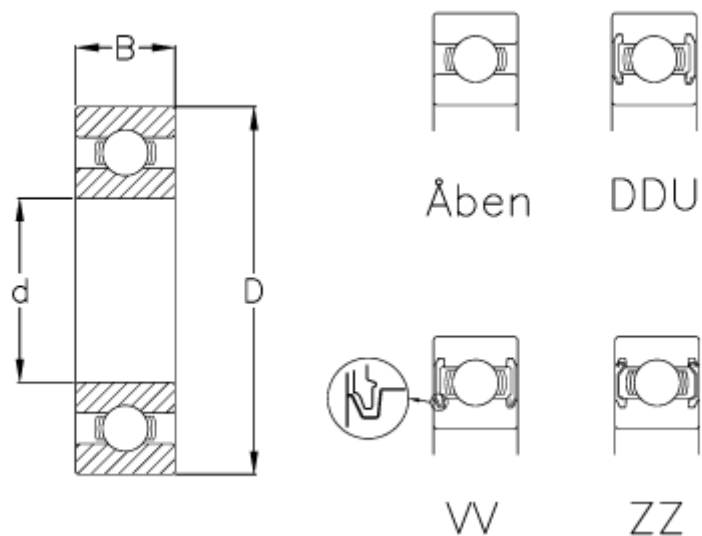

Data Sheet

Article number: 570104000902
Description: NSK Bearing 16008 C3
Note: Open

Measures

= 16008
 $B = 9$
 $d = 40$
 $D = 68$